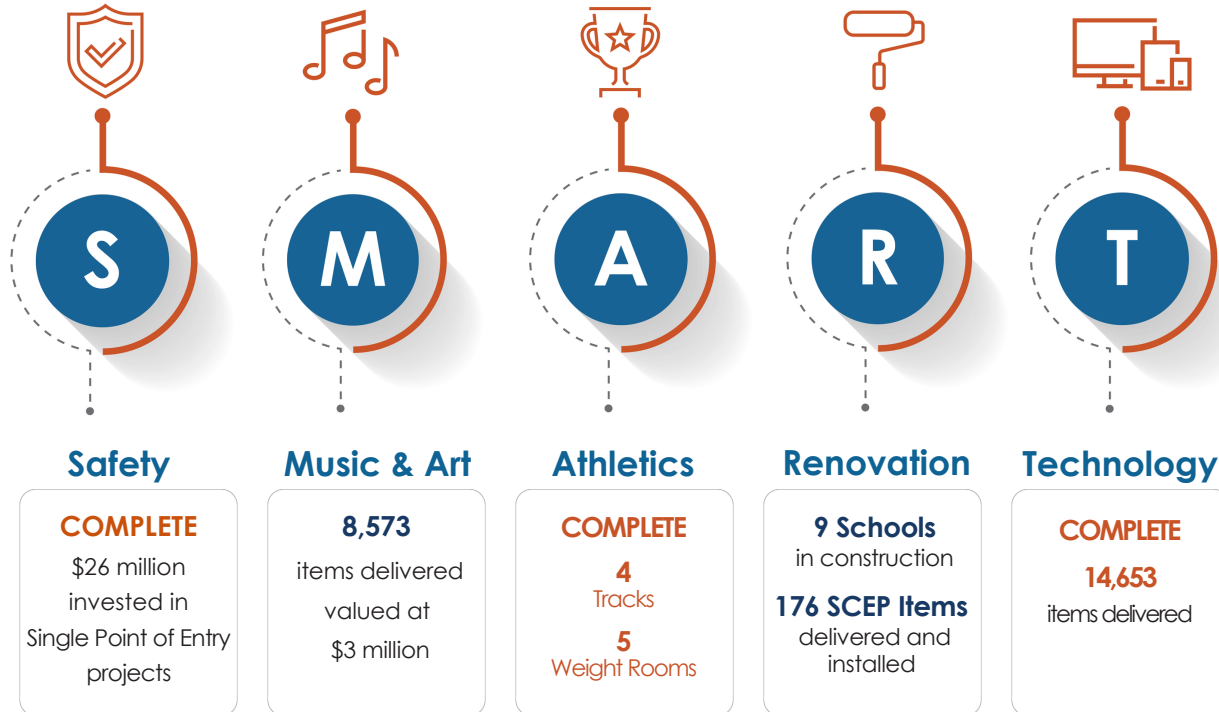

FEATURED RENOVATIONS (contd.)

WESTERN HIGH SCHOOL

New culinary classrooms, teacher planning room, freezer area, and group restrooms are in progress.

SCHOOL CHOICE ENHANCEMENT PROGRAM

As part of the School Choice Enhancement Program (SCEP), schools are allocated \$100,000 to spend on custom improvements to their campuses and curriculums.

SCEP DISTRICTWIDE

34 Schools underway or complete

16 Schools Complete

12 Schools in Implementation

6 Schools in Planning/Design

SPOTLIGHT ON SCEP

PIONEER MIDDLE SCHOOL

Items Purchased Include:

Office furniture, stage lectern, instrument storage, conference and planning room furniture, digital marquee, teacher desks, chairs, and more.

SMART by the Numbers | **District 6**

STAY INFORMED
www.browardschools.com